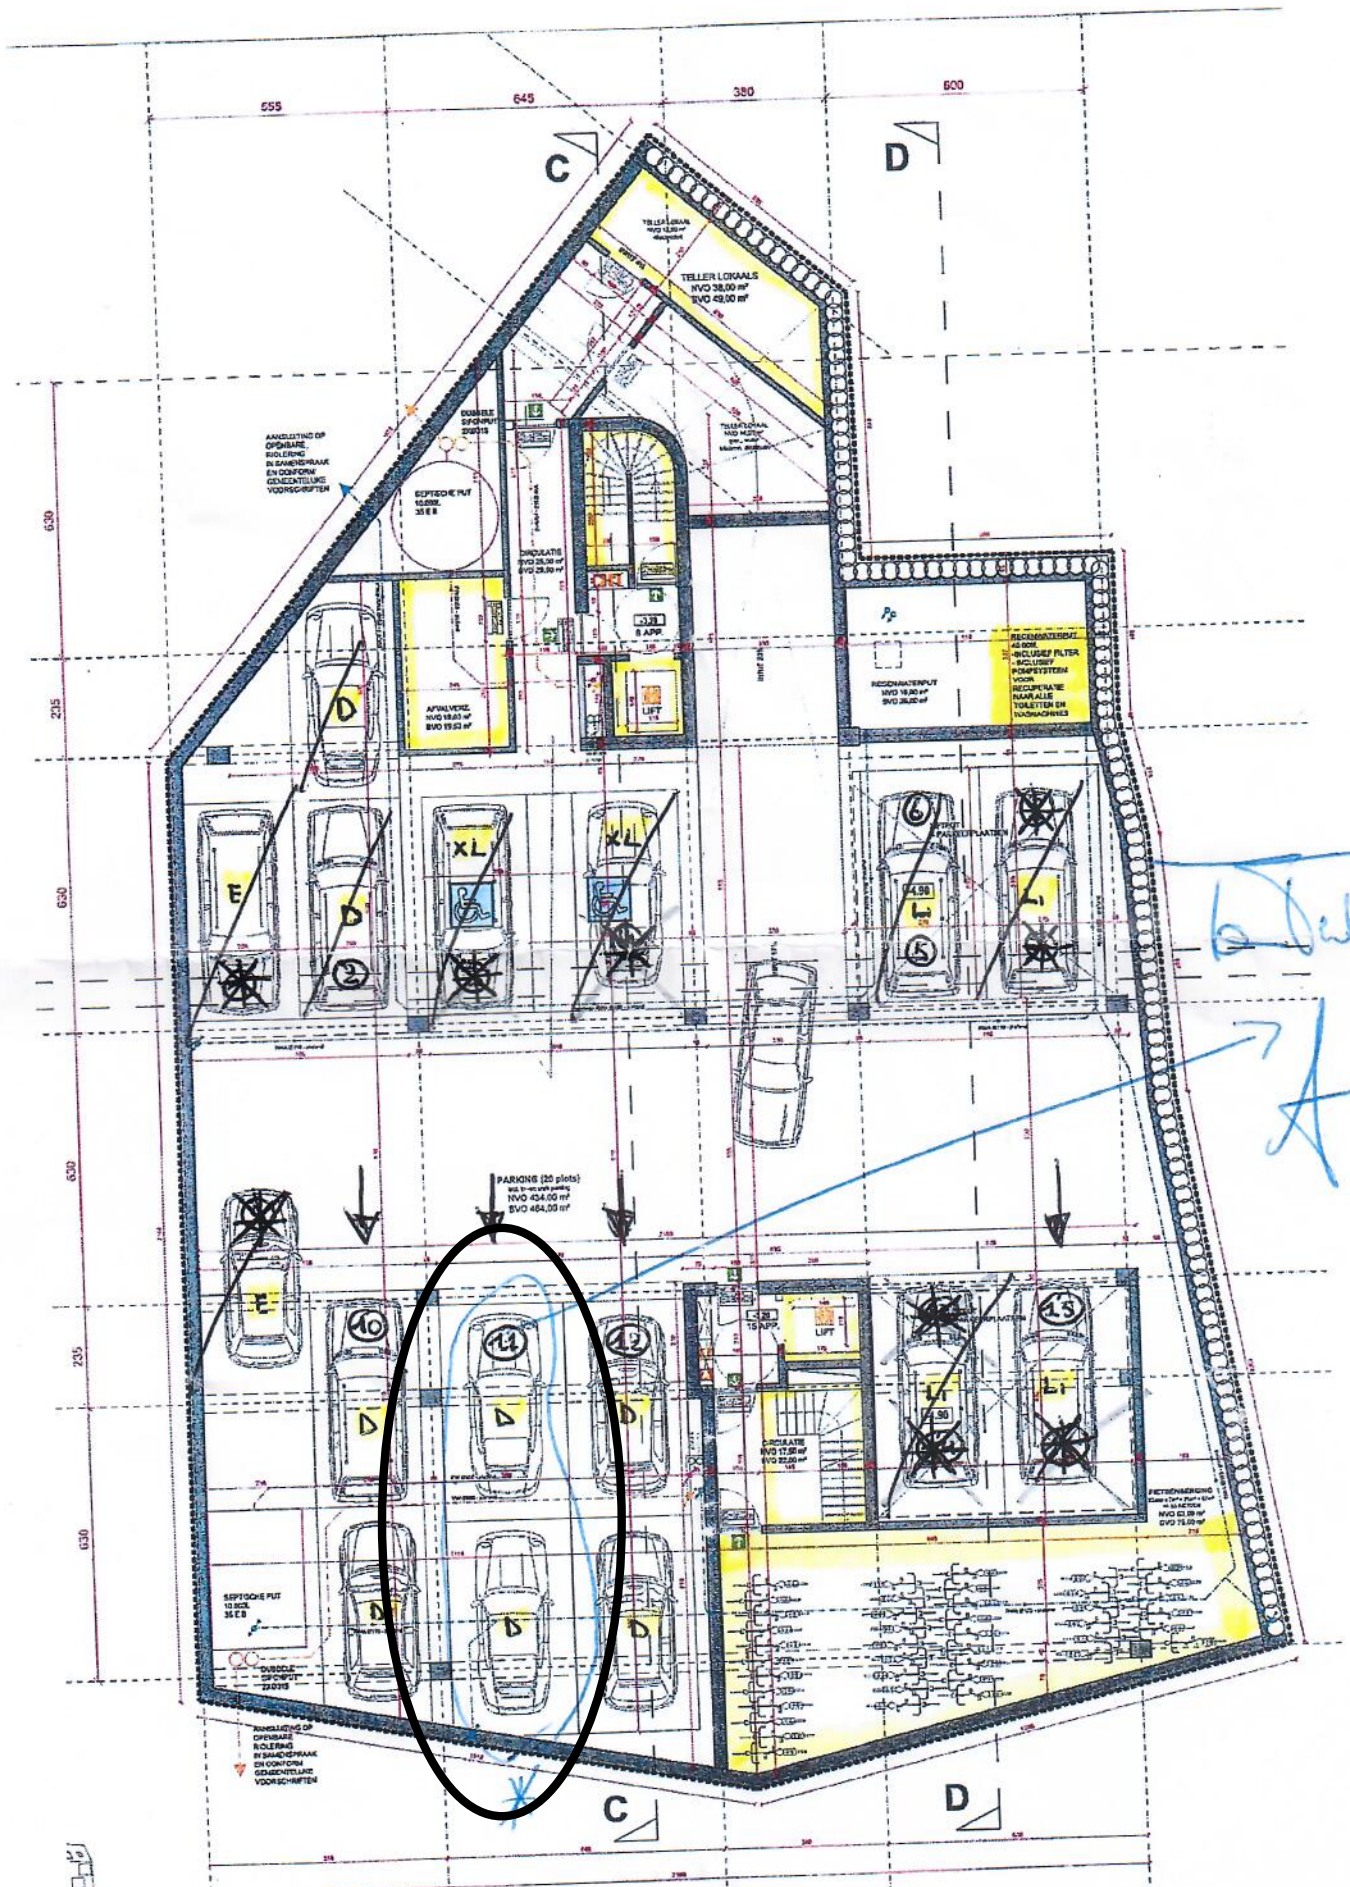

Urban Link group

PARKING NIVEAU 0 (schaal 1/100)

BVO = 704,00m<sup>2</sup>